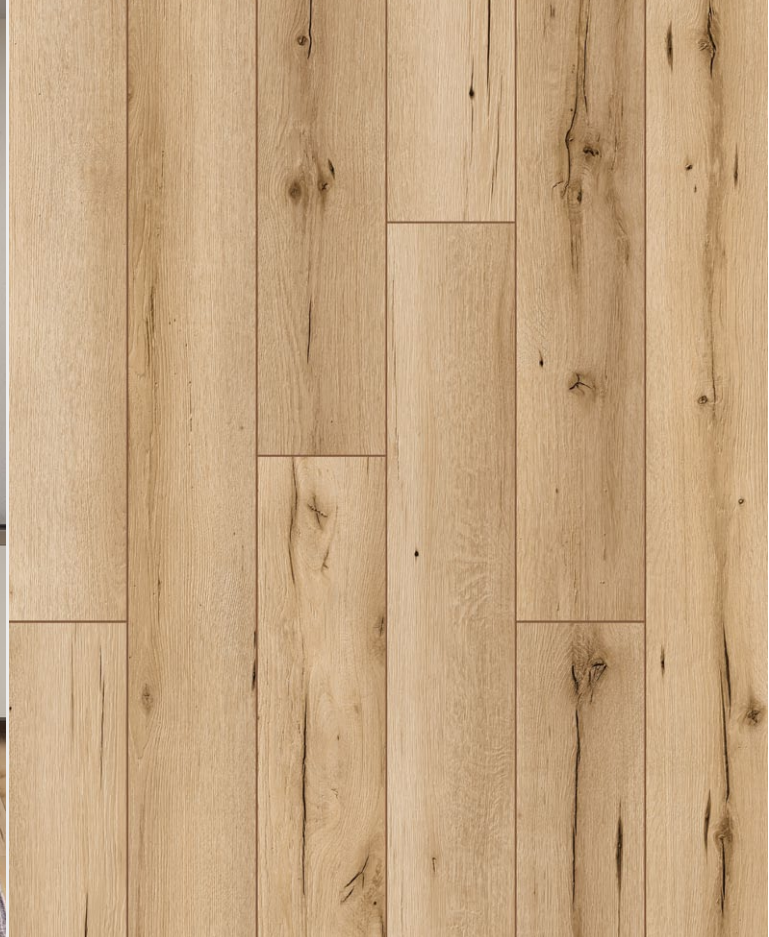

S53443WR | Prestige 80

S53442WR | Prestige 80